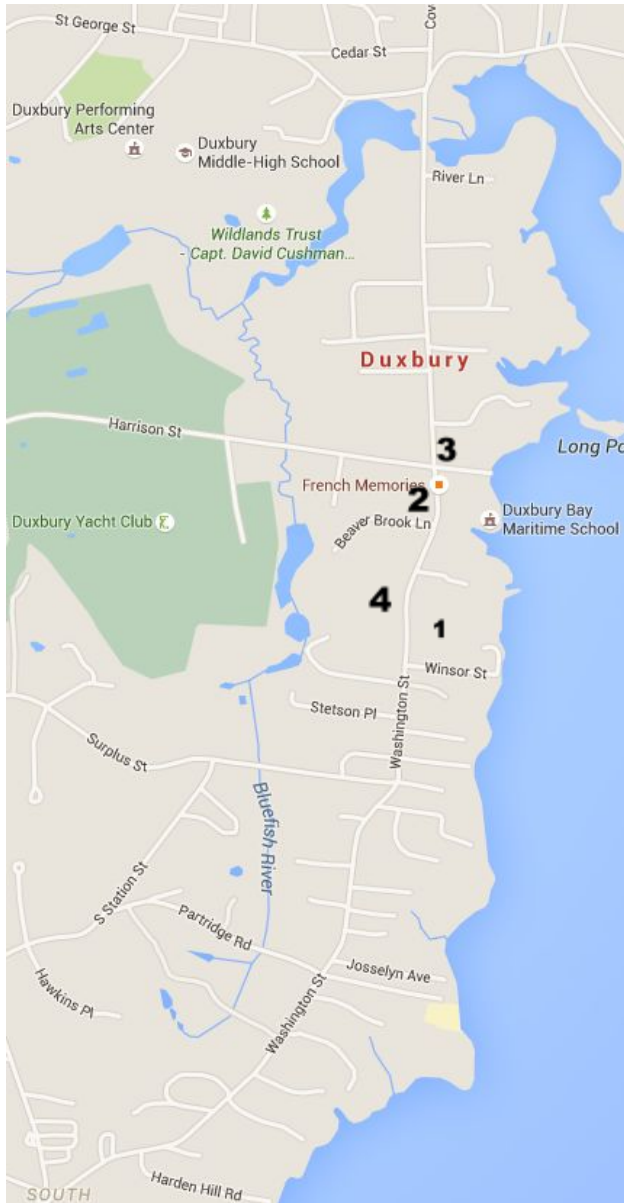

DBMS REGATTA PARKING

Call DBMS for Shuttle ride - 781-934-7555

PARK BOAT TRAILER or CAR and walk to DBMS.

Police will ticket and tow in No Parking zones, so please consider these locations.

- 1.** Battelle parking lot (397 Washington Street). Please park in designated parking spaces, follow one way traffic pattern and do not park on grass!
- 2.** West side of Washington Street, south of Beaver Brook Lane to the Winsor House Restaurant & Inn
- 3.** East side of Washington Street, north of Mattakeesett Court
- 4.** On Saturday, Park at Pilgrim Church (404 Washington Street) or St. John's Episcopal Church (410 Washington Street).

On Sunday, cars may park at either church AFTER noon.